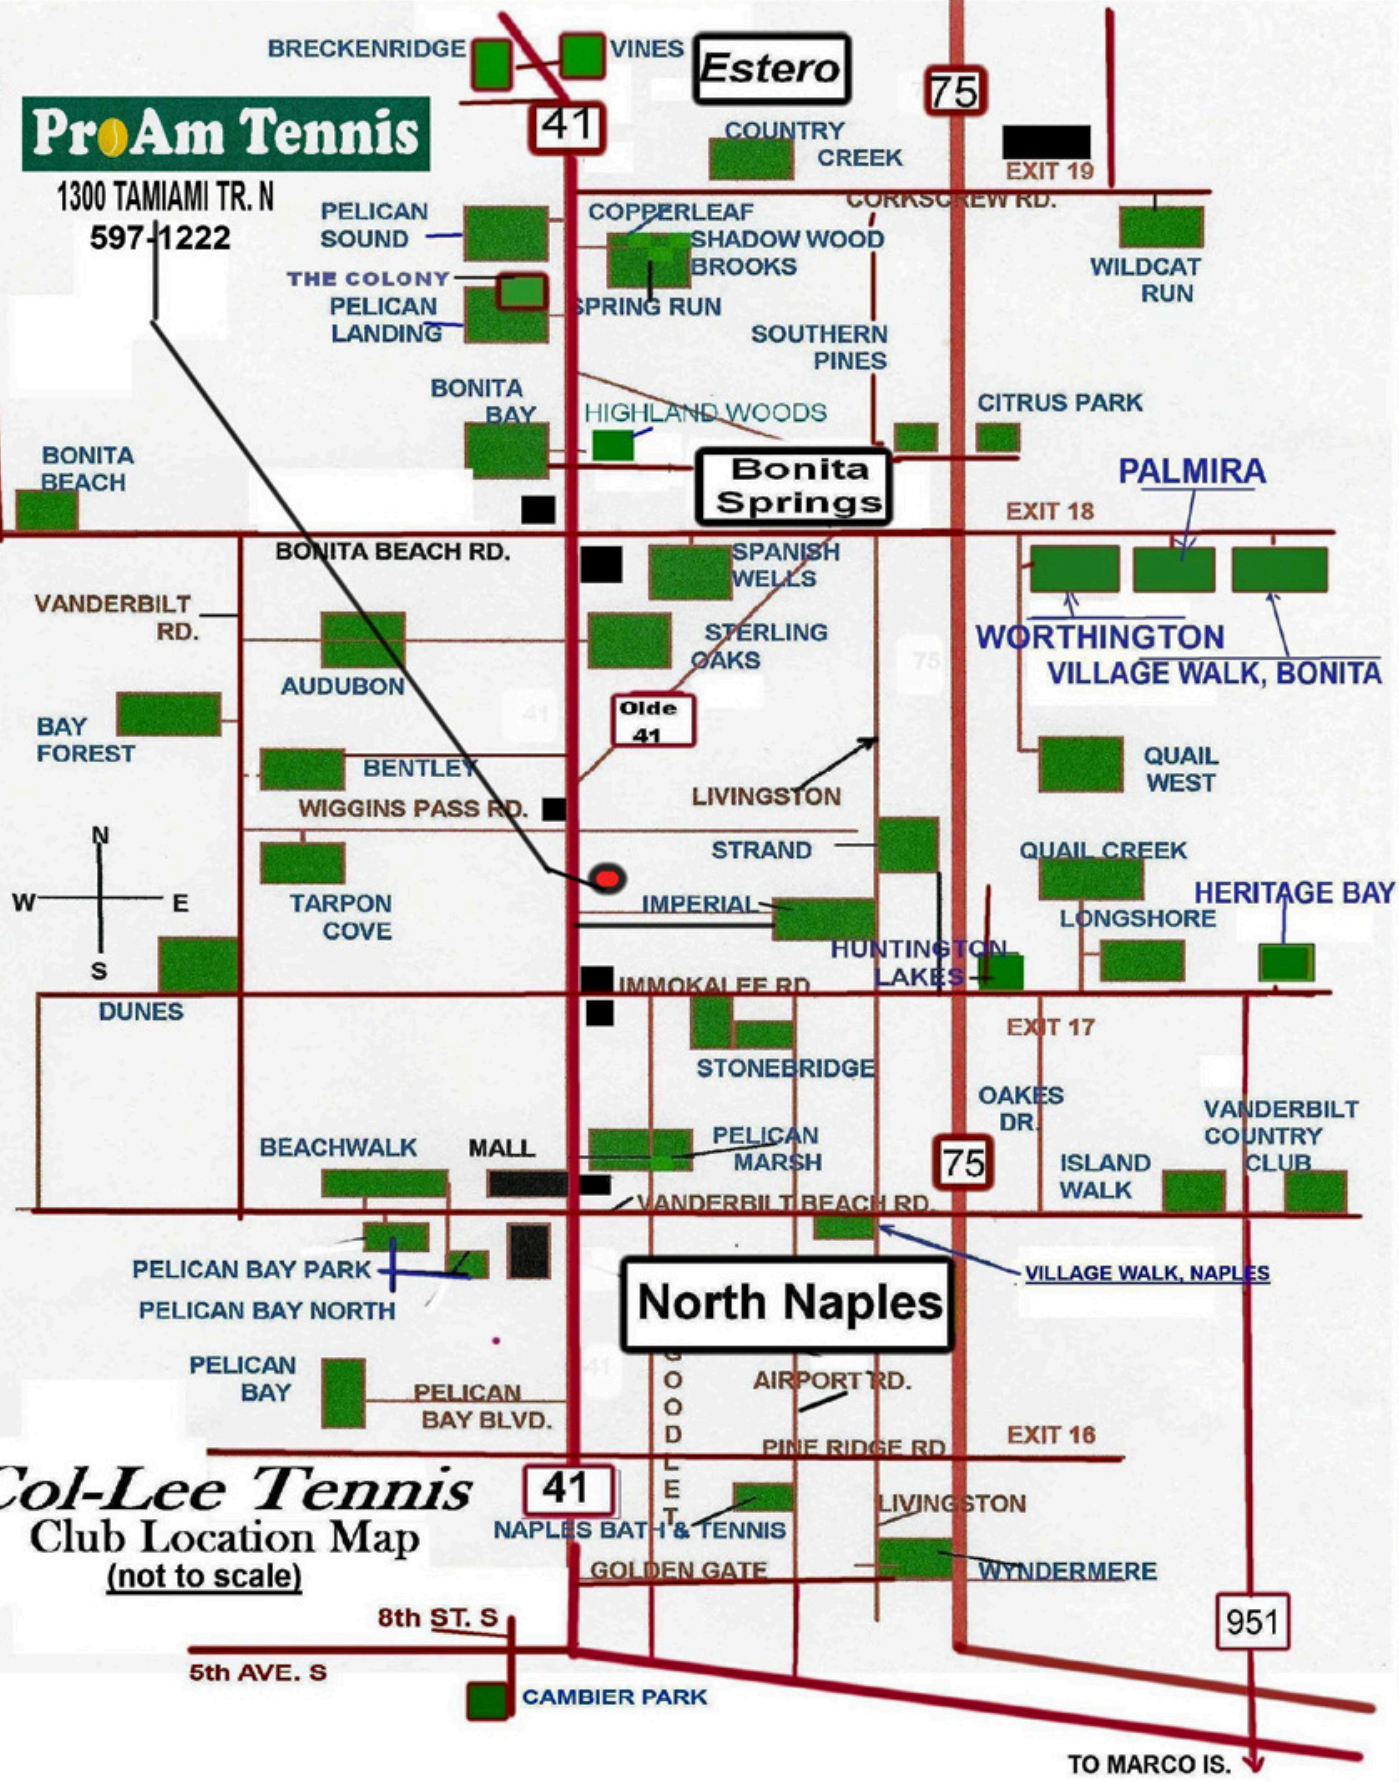

GULF

# ProAm Tennis

1300 TAMIAMI TR. N  
597-1222

*Col-Lee Tennis Club Location Map*  
(not to scale)